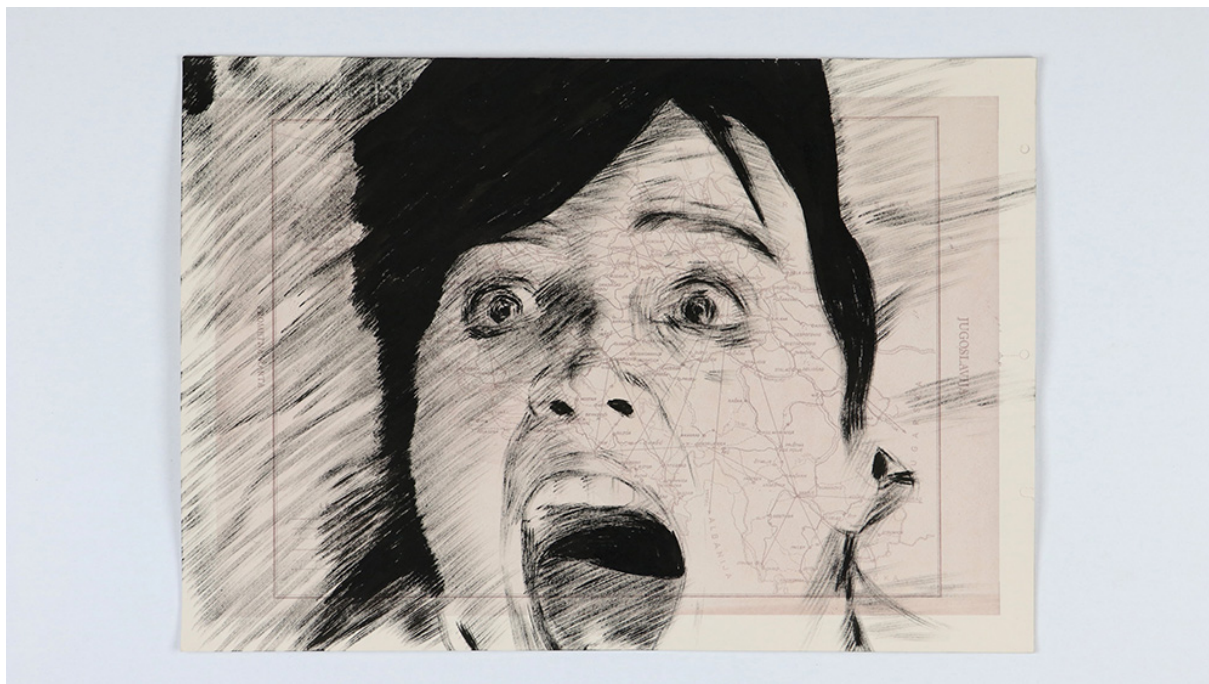

GALERIE DIX9 Hélène Lacharmoise

The Plot sequence #101, 2020 - 2021

Nemanja Nikolic

The Plot sequence #101 , 2020 - 2021

ink on maps

5 drawings, 50x35 cm each

Unique artwork

courtesy Galerie Dix9 Hélène Lacharmoise

Description:

The drawings are made on maps of ex-Yugoslavia. They are inspired by a scene of the film "Superman" (1978).