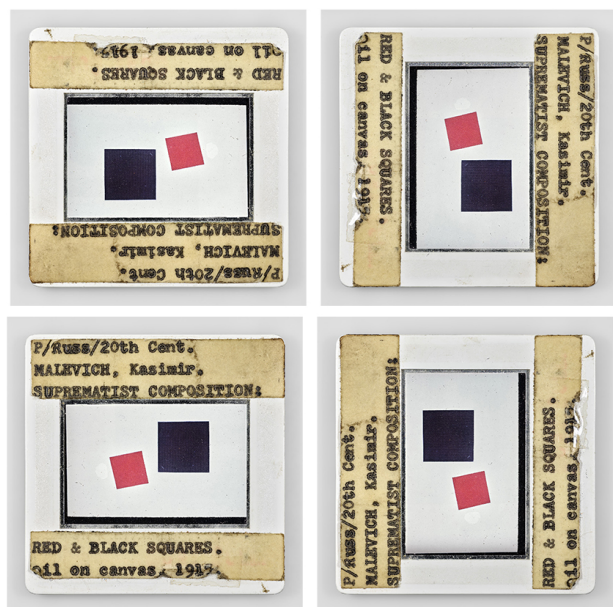

# GALERIE DIX9 Hélène Lacharmoise

P/Russ/20th Cent. MALEVICH Kasimir, SUPREMATIST COMPOSITION:  
RED&BLACK SQUARES, oil on canvas, 1915, 2019

---

## Sebastian Riemer

P/Russ/20th Cent. MALEVICH Kasimir, SUPREMATIST COMPOSITION: RED&BLACK SQUARES, oil on canvas, 1915, 2019

serie Stills - set de 4

pigment print, white powder coated aluminium frame, museum glass

Image: 4 x (90x90 cm or 35,4 x 35,4 in)

Edition of 3 ex + 2 AP

courtesy Galerie Dix9 Hélène Lacharmoise