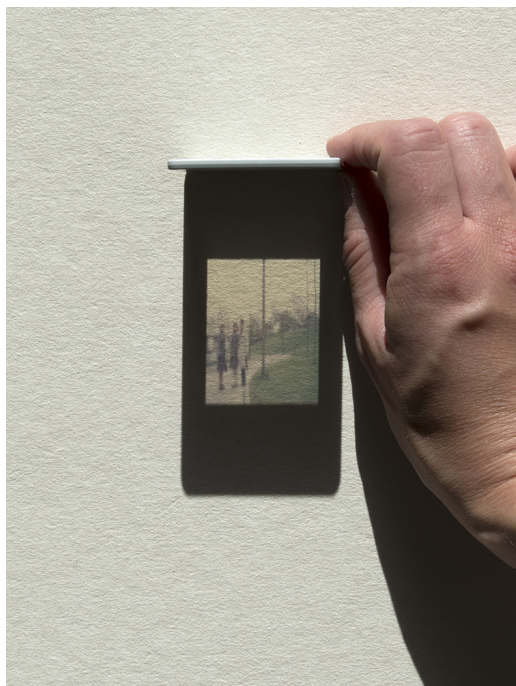

GALERIE DIX9 Hélène Lacharmoise

BWS 3825 (after Rainfall in Munich), 2018

Morgaine Schäfer

BWS 3825 (after Rainfall in Munich) , 2018

serie Explanatory

ink-jet print

Image: 80x60 cm or 31,5x23,6 in

Frame: 84x64 cm or 33x25 in

Edition of 3 ex + 2 AP

courtesy Galerie Dix9 Hélène Lacharmoise