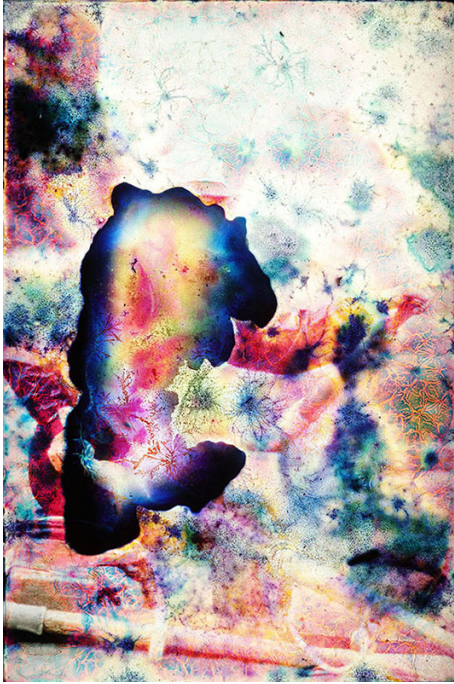

Achrome Boat, 2016

Sebastian Riemer

Achrome Boat, 2016

serie Achrome

C-print under plexi - metal frame

Image: 243 x 167 cm or 95,6 x 65,3 in

Edition of 5 ex + 2 AP

courtesy Galerie Dix9 Hélène Lacharmoise

Description:

The series Achrome is made from found slides representing film stills. The slides were very bad preserved. The artist reveals the materiality of those images whose colours are spoiled by molds.

Here the image comes probably from a film "The River wild" featuring Meryl Streep on a boat.