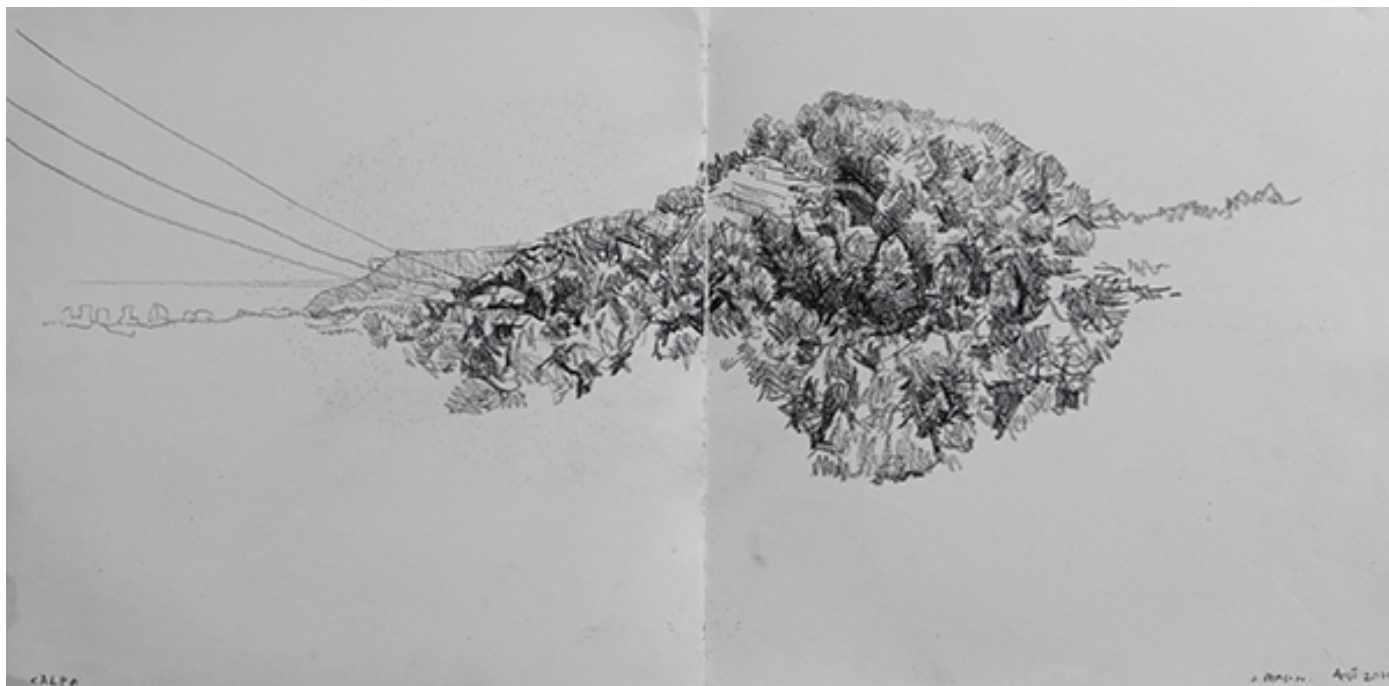

GALERIE DIX9 Hélène Lacharmoise

Coast Line #12

Joel Person

Coast Line #12

serie Coast Line

black stone on paper

24 x 49,5 cm + frame

Unique artwork

courtesy Galerie Dix9 Hélène Lacharmoise

INV Nbr. 023