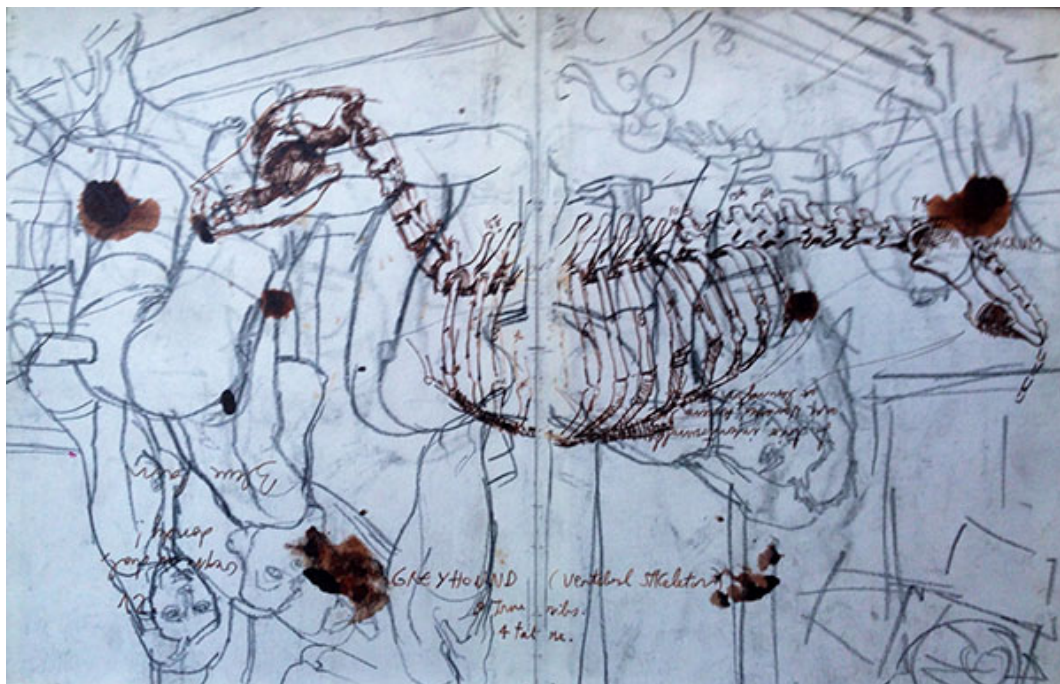

GALERIE DIX9 Hélène Lacharmoise

Grey hound, 2010

Joel Person

Grey hound, 2010

ink and black stone on paper mounted on wood panel

43 x 28cm

Unique artwork

courtesy Galerie Dix9 Hélène Lacharmoise