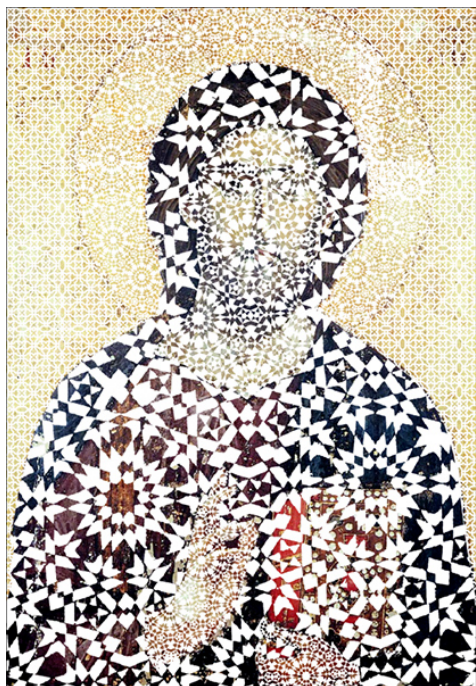

Christ, 2011

---

**Mehdi-Georges Lahlou**

*Christ, 2011*

série It's more sexy

C-print

Image: 36 x 30 cm + frame

Edition of 4 ex + 2 AP

courtesy Galerie Dix9 Hélène Lacharmoise