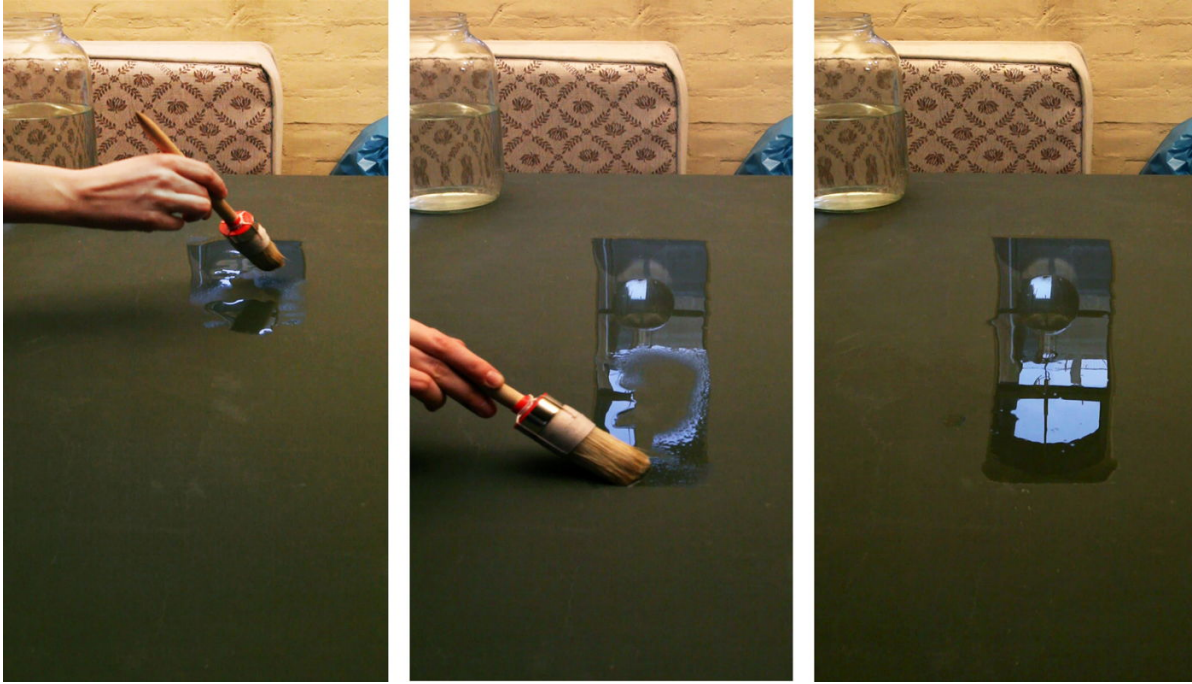

GALERIE DIX9 Hélène Lacharmoise

Still Water, 2010

Sophia Pompéry

Still Water, 2010

video HD for flatscreen, colour, mute

12'16

Edition of 5 ex + 2 AP

courtesy Galerie Dix9 Hélène Lacharmoise

Description:

In Sophia Pompéry's *Still Water* a hand using a paintbrush coats the surface of a black table with water. Certain objects in the room, the window and the views from outside the window not directly presented in the video frame become visible on the reflective surface of water. As the heater placed underneath the table evaporates the water, the images also become increasingly blurred and ultimately disappear.