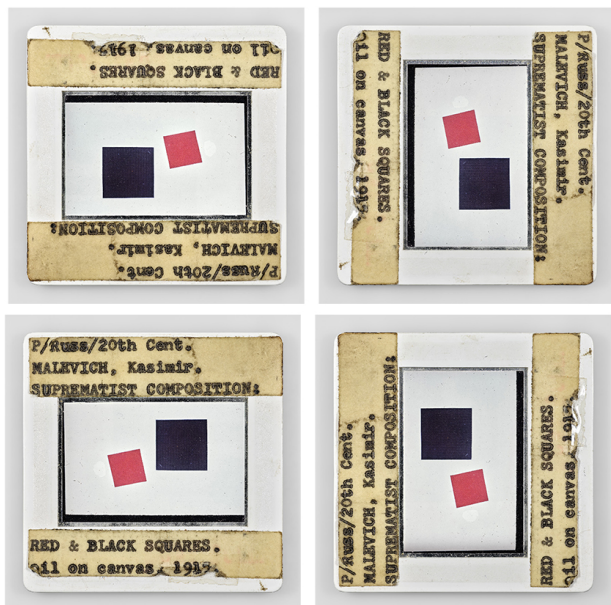

GALERIE DIX9 Hélène Lacharmoïse

P/Russ/20th Cent. MALEVICH Kasimir, SUPREMATIST COMPOSITION:
RED&BLACK SQUARES, oil on canvas, 1915, 2019

Sebastian Riemer

P/Russ/20th Cent. MALEVICH Kasimir, SUPREMATIST COMPOSITION: RED&BLACK SQUARES, oil on canvas, 1915 , 2019

serie Stills - set de 4

impression pigmentaire, cadre aluminium peint en blanc, verre musée

Image : 4 x (90x90 cm)

Edition de 3 ex + 2 AP

courtesy Galerie Dix9 Hélène Lacharmoïse