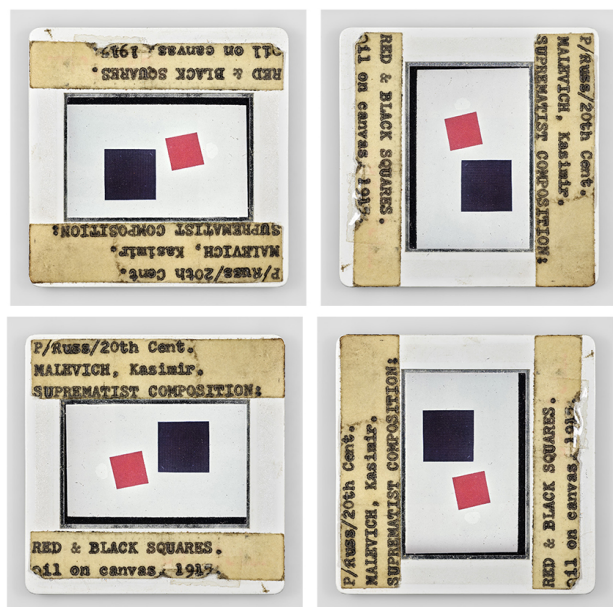

GALERIE DIX9 Hélène Lacharmoise

P/Russ/20th Cent. MALEVICH Kasimir, SUPREMATIST COMPOSITION:
RED&BLACK SQUARES, oil on canvas, 1915, 2019

Sebastian Riemer

P/Russ/20th Cent. MALEVICH Kasimir, SUPREMATIST COMPOSITION: RED&BLACK SQUARES, oil on canvas, 1915, 2019

serie Stills - set de 4

impression pigmentaire, cadre aluminium peint en blanc, verre musée

Image : 4 x (90x90 cm)

Edition de 3 ex + 2 AP

courtesy Galerie Dix9 Hélène Lacharmoise