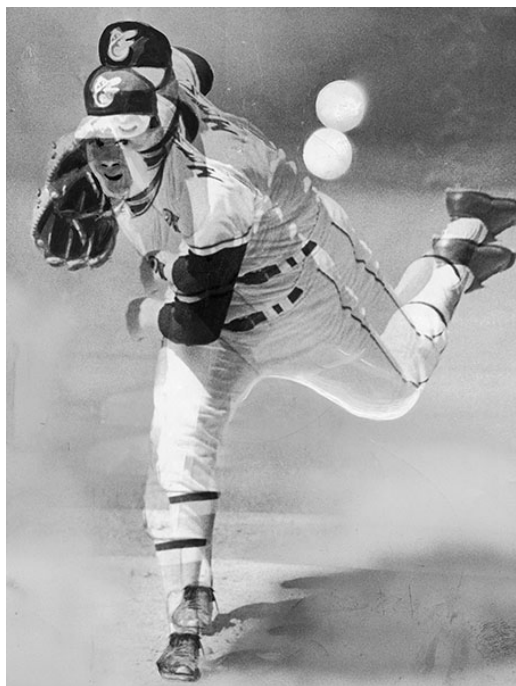

GALERIE DIX9 Hélène Lacharmoise

Double Duck Pitcher (Mc Nally), 2014

Sebastian Riemer

Double Duck Pitcher (Mc Nally), 2014

series Press Paintings

Pigment print

Image : 160 x 120 cm

Edition de 5 ex + 2 AP