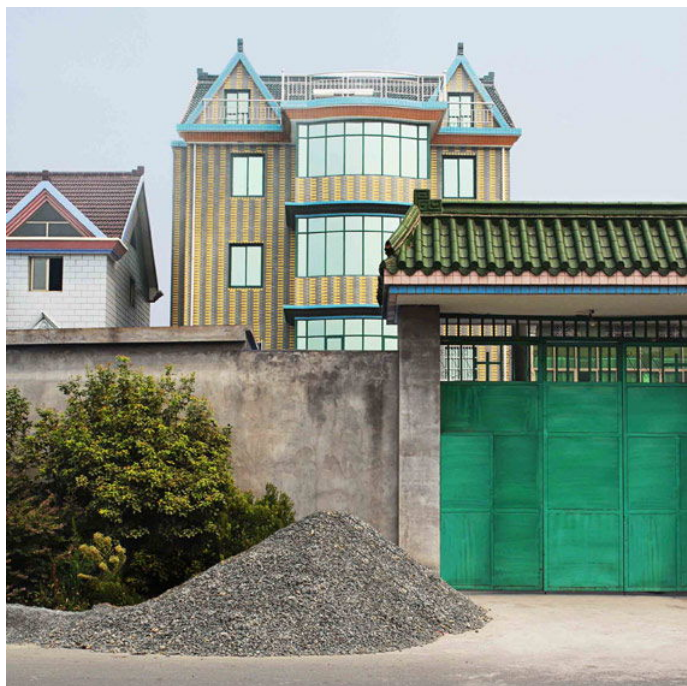

# GALERIE DIX9 Hélène Lacharmoise

Sweet houses 06, 2007

---

**Yuan Yanwu**

*Sweet houses 06*, 2007

lambda print on diasec

Image: 60x60 cm

Edition of 1 ex

tirage lambda sur diasec