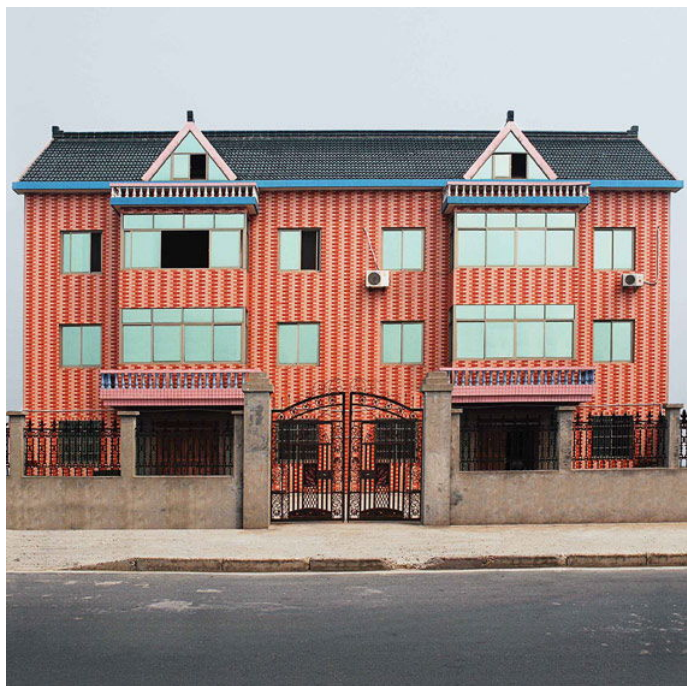

GALERIE DIX9 Hélène Lacharmoise

Sweet houses 02, 2007

Yuan Yanwu

Sweet houses 02, 2007

Sweet houses

lambda print on diasec

Image: 120 x 120 cm

Edition of 1 ex

Courtesy Galerie Dix9 Hélène Lacharmoise