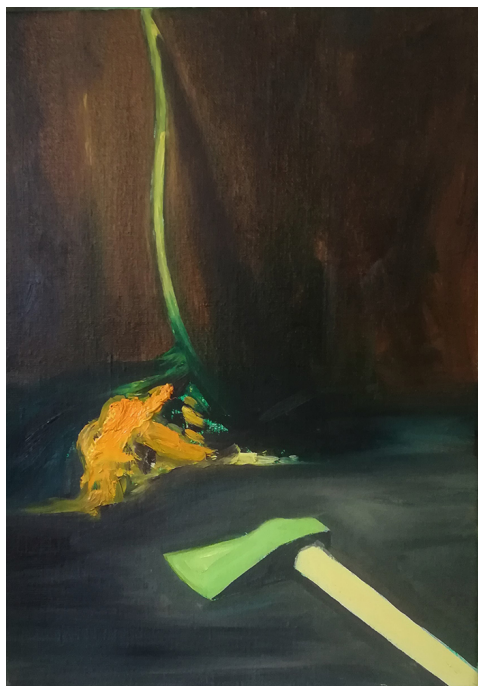

Residual Trail II, 2017

---

**Karine Hoffman**

*Residual Trail II*, 2017

oil on canvas

33x46 cm or 13x18,11 in

Unique artwork

courtesy Galerie Dix9 Hélène Lacharmoise