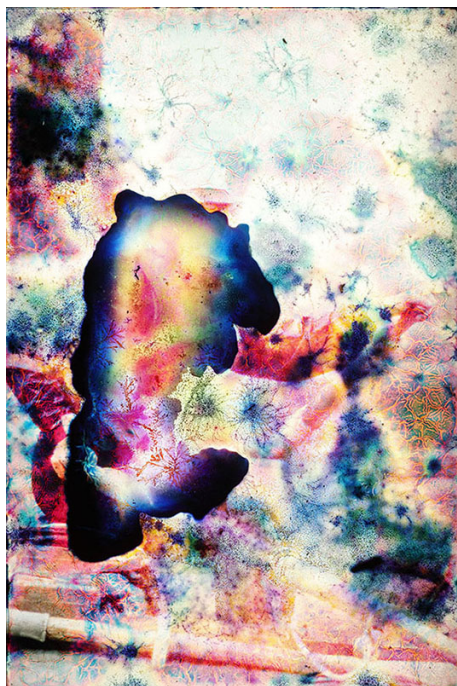

Achrome Boat, 2016

Sebastian Riemer

Achrome Boat, 2016

serie Achrome

C-print under plexi - metal frame

Image: 243 x 167 cm or 95,6 x 65,3 in

Edition of 5 ex + 2 AP

courtesy Galerie Dix9 Hélène Lacharmoise

Description:

The series Achrome is made from found slides representing film stills. The slides were very bad preserved. The artist reveals the materiality of those images whose colours are spoiled by molds.