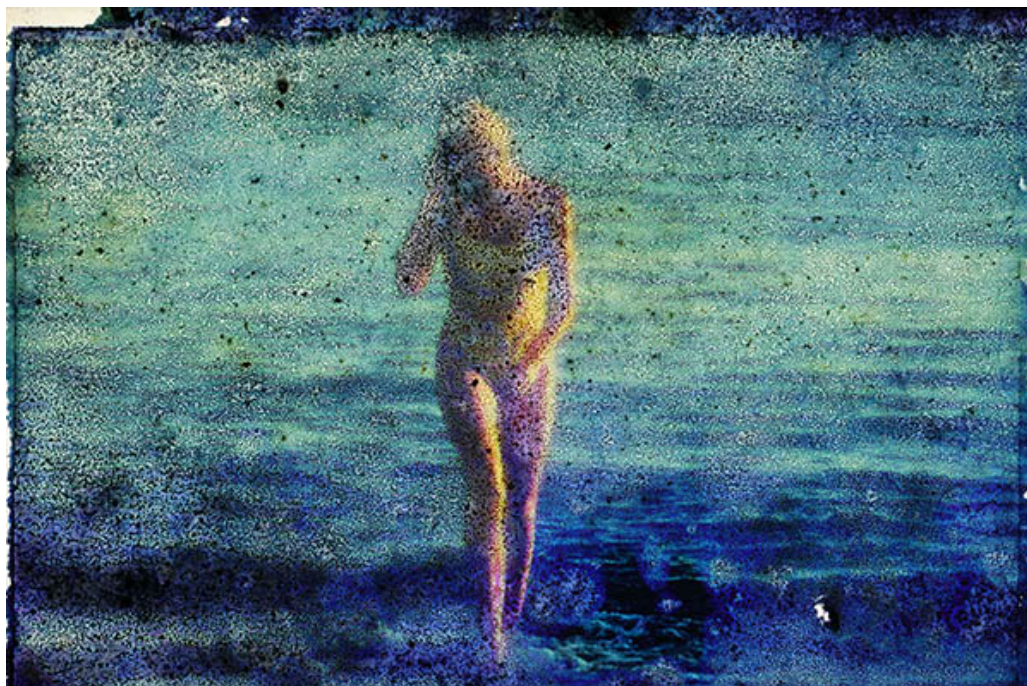

# GALERIE DIX9 Hélène Lacharmoïse

Achrome Beach, 2016

---

**Sebastian Riemer**

*Achrome Beach*, 2016

serie Achrome

C-print under plexi - metal frame

Image: 166 x 243 cm or 65,3 x 95,6 in

Edition of 5 ex + 2 AP

courtesy Galerie Dix9 Hélène Lacharmoïse

**Description:**

The series Achrome is made from found slides representing film stills. The slides were very bad preserved. The artist reveals the materiality of those images whose colours are spoiled by molds.