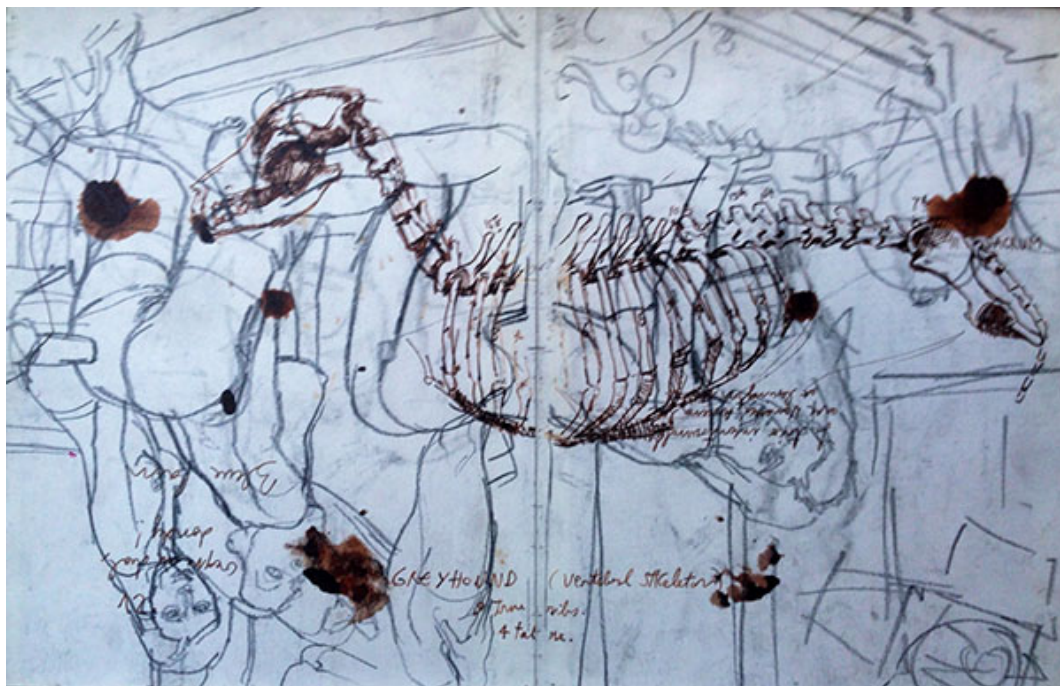

# GALERIE DIX9 Hélène Lacharmoise

Grey hound, 2010

---

**Joel Person**

*Grey hound*, 2010

ink and black stone on paper mounted on wood panel

43 x 28cm

Unique artwork

courtesy Galerie Dix9 Hélène Lacharmoise

INV Nbr. 042

Description:

Provenance:

Exhibitions:

Publications: