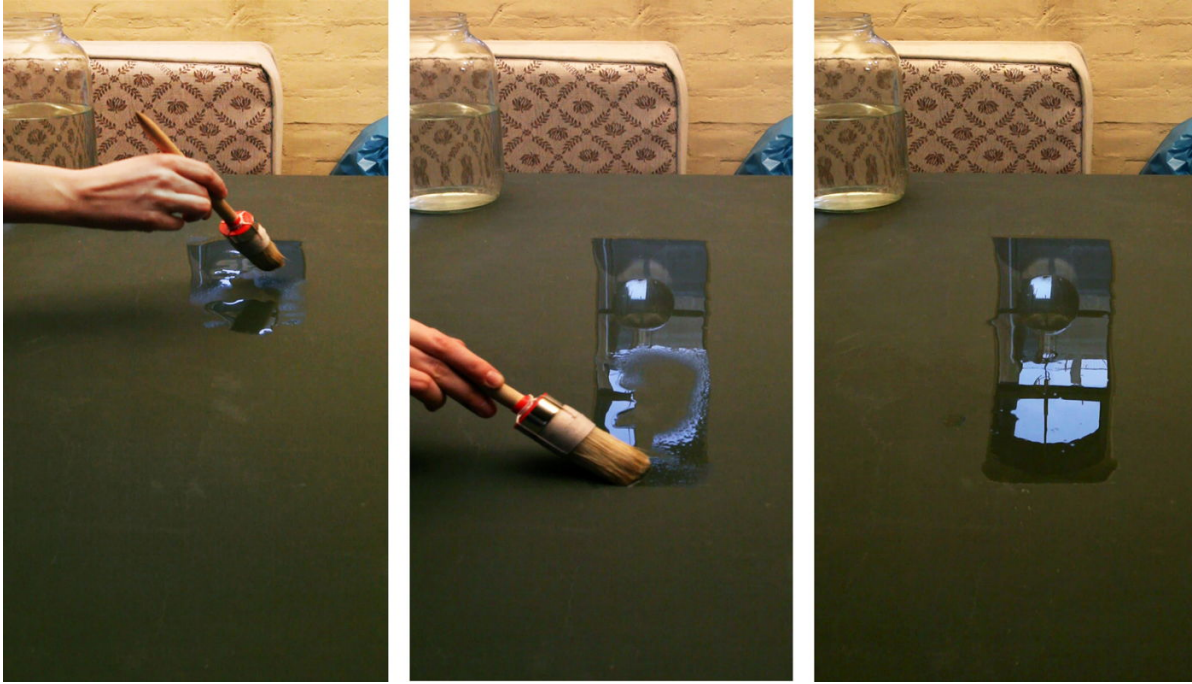

GALERIE DIX9 H el ene Lacharmoise

Still Water, 2010

Sophia Pomp ery

Still Water, 2010

video HD for flatscreen, colour, mute

12'16

Edition of 5 ex + 2 AP

courtesy Galerie Dix9 H el ene Lacharmoise

Description:

In Sophia Pomp ery's *Still Water* a hand using a paintbrush coats the surface of a black table with water. Certain objects in the room, the window and the views from outside the window not directly presented in the video frame become visible on the reflective surface of water. As the heater placed underneath the table evaporates the water, the images also become increasingly blurred and ultimately disappear.